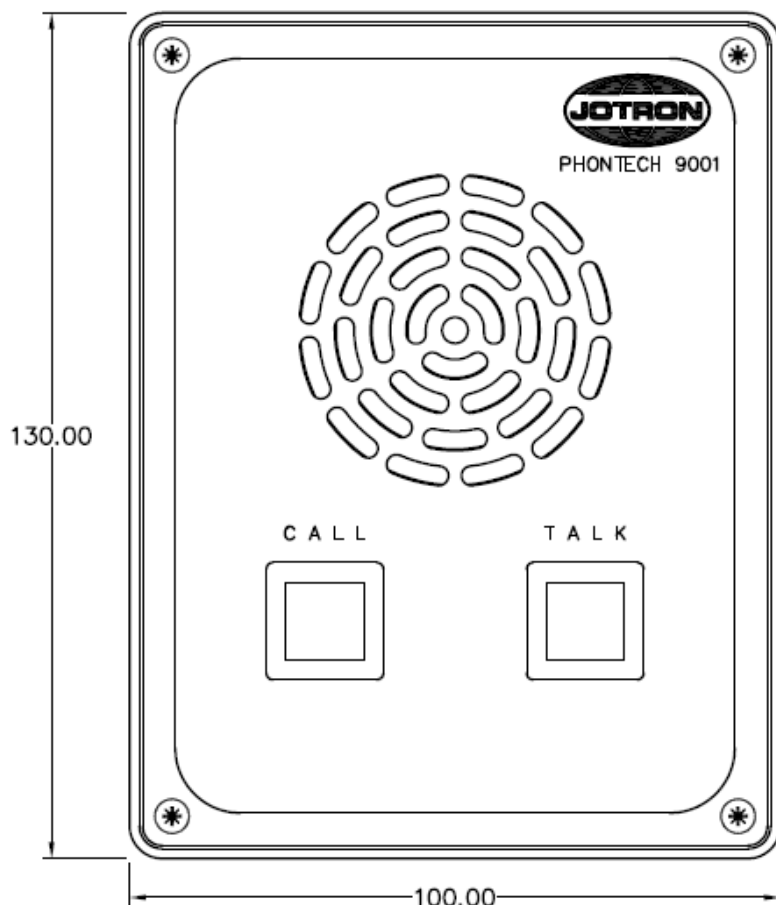

Technical data sheet

9001 Substation / indoor unit

Art. no 17570

DESCRIPTION:

Type 9001 is a Command Intercom System (Talkback) substation for indoor environments such as cabins and mess rooms. It is loud-speaking 2-way, equipped with both a CALL and TALK button. The unit provides privacy functionality to prevent unintended listening in.

ENVIRONMENTAL SPECIFICATIONS:

Temperature	-15°C to +55°C
Humidity	+93% (at +40°C)
Protection	IP31

Technical data sheet

9001 Substation / indoor unit

Art. no 17570

MECHANICAL SPECIFICATIONS:

Dimension (WxHxD)	100x130x56mm
Weight	0.3kg
Material	PC / ABS blend, ABS
Colour	RAL 9005/9006
Mounting	Wall
Fixing	4 pcs M3 bolts
Access	Front
Manufacturer	Jotron AS

CERTIFICATES / COMPLIANCES:

Complies to IEC 60945 Marine equipment
The unit has a RMRS type approval

PRODUCT RELATED TO:

CIS 3100/3101/3102/3130	Command Intercom system
-------------------------	-------------------------

Technical data sheet

9001 Substation / indoor unit

Art. no 17570

DIMENSION / LAYOUT

Technical data sheet

9001 Substation / indoor unit

Art. no 17570