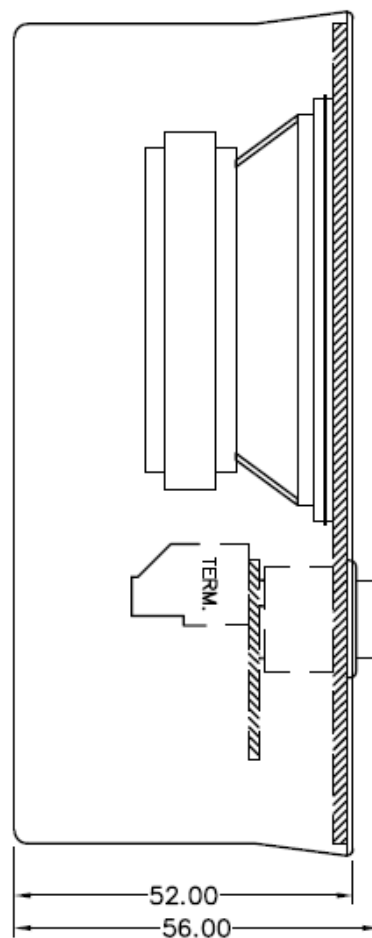

ENVIRONMENTAL SPECIFICATIONS:

Temperature	-15°C to +55°C
Humidity	+93% (at +40°C)
Protection	IP31

Technical data sheet

9001 Substation / indoor unit

Art. no 17570

MECHANICAL SPECIFICATIONS:

Dimension (WxHxD)	100x130x56mm
Weight	0.3kg
Material	PC / ABS blend, ABS
Colour	RAL 9005/9006
Mounting	Wall
Fixing	4 pcs M3 bolts
Access	Front
Manufacturer	Jotron AS

Technical data sheet

9001 Substation / indoor unit

Art. no 17570

DIMENSION / LAYOUT

Technical data sheet

9001 Substation / indoor unit

Art. no 17570