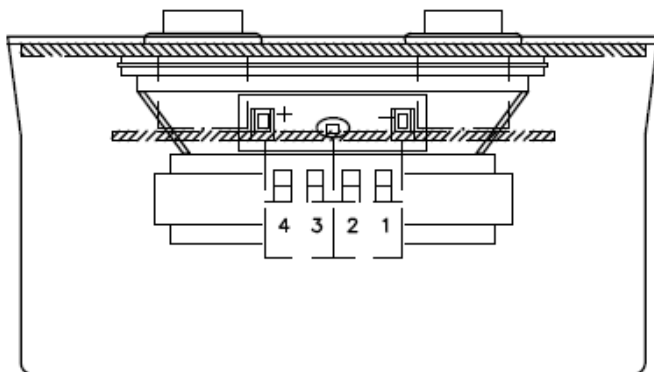

Technical data sheet

9001 Substation / indoor unit

Art. no 17570

DIMENSION / LAYOUT