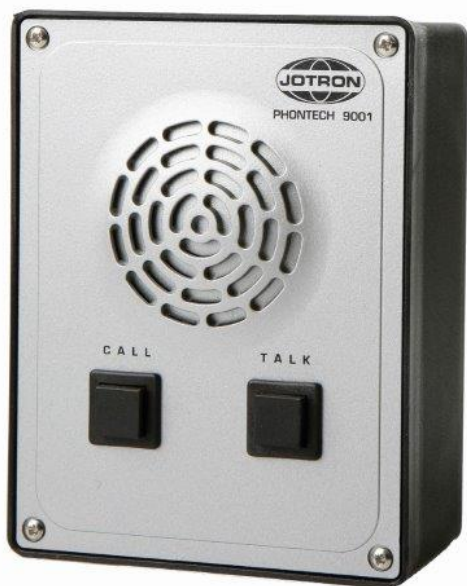

Technical data sheet

9001 Substation / indoor unit

Art. no 17570

DESCRIPTION:

Type 9001 is a Command Intercom System (Talkback) substation for indoor environments such as cabins and mess rooms. It is loud-speaking 2-way, equipped with both a CALL and TALK button. The unit provides privacy functionality to prevent unintended listening in.

FEATURES:

- Privacy functionality
- 2-way loudspeaker
- CALL and TALK button

ELECTRICAL SPECIFICATIONS:

SPL (1m)	>80dB(A)
Power supply	From central/line supply
Termination	Screw terminals, $\geq 2.5\text{mm}^2$
Compass safe distance	>5m

ENVIRONMENTAL SPECIFICATIONS:

Temperature	-15°C to +55°C
Humidity	+93% (at +40°C)
Protection	IP31

Technical data sheet

9001 Substation / indoor unit

Art. no 17570

MECHANICAL SPECIFICATIONS:

Dimension (WxHxD)	100x130x56mm
Weight	0.3kg
Material	PC / ABS blend, ABS
Colour	RAL 9005/9006
Mounting	Wall
Fixing	4 pcs M3 bolts
Access	Front
Manufacturer	Jotron AS

CERTIFICATES / COMPLIANCES:

Complies to IEC 60945 Marine equipment
The unit has a RMRS type approval

PRODUCT RELATED TO:

CIS 3100/3101/3102/3130	Command Intercom system
-------------------------	-------------------------